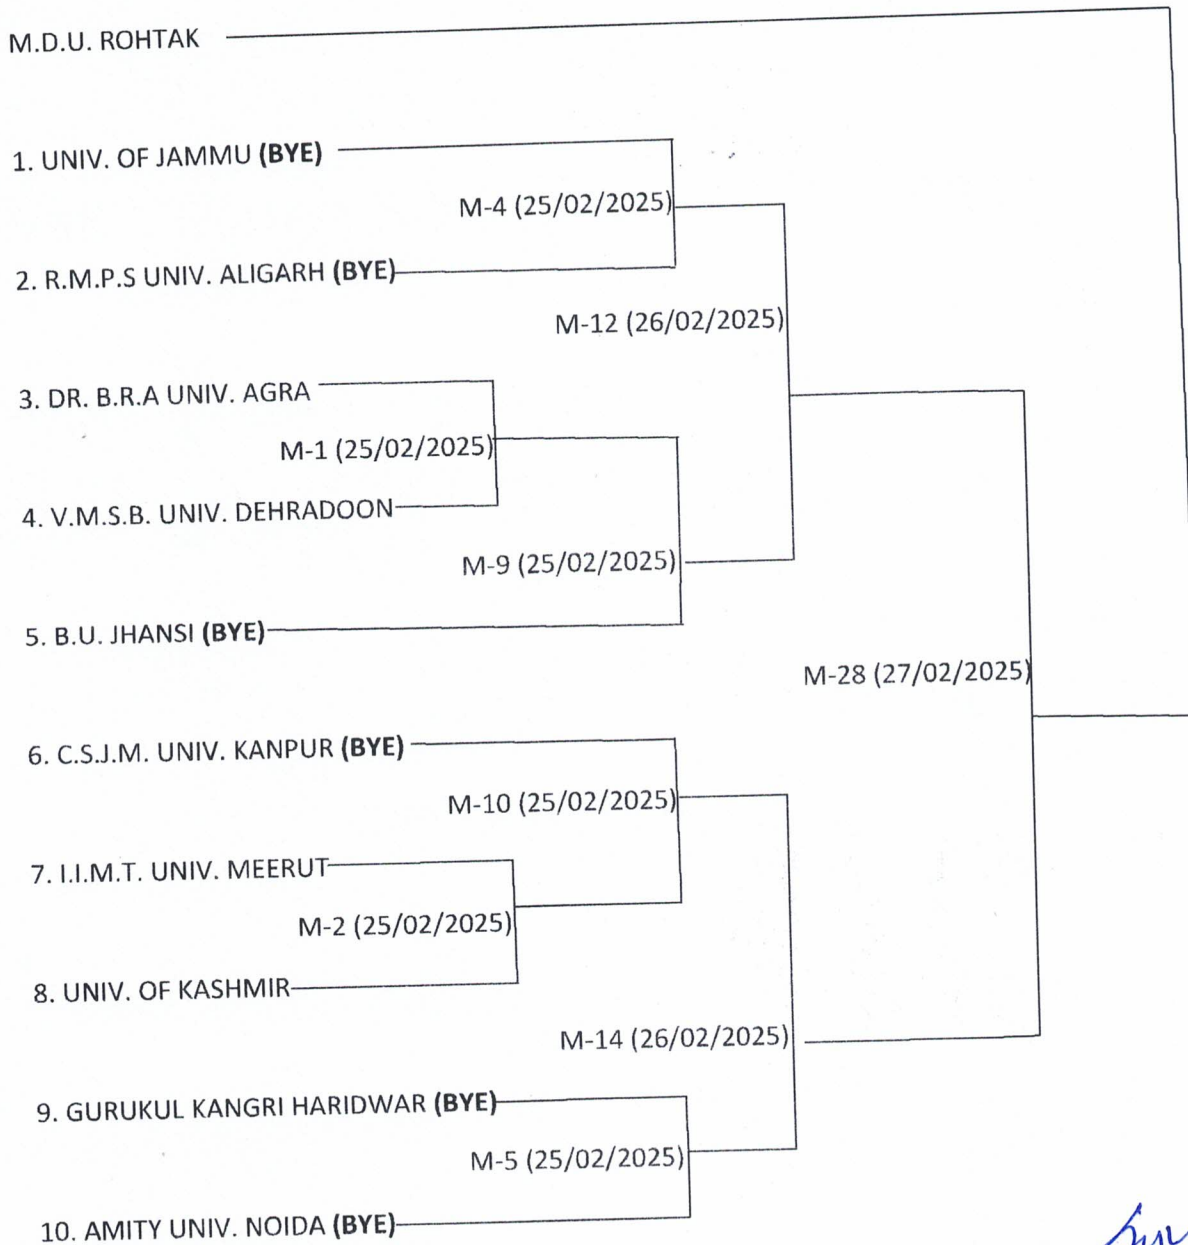

Chhatrapati Shahu Ji Maharaj University, Kanpur

Uttar Pradesh State University (Formerly Kanpur University, Kanpur)

NORTH ZONE KHO-KHO (MEN) CHAMPIONSHIP 2024-25 FIXTURE

POOL-A

Department of Physical Education And Sports
C.S.J.M. University Campus
Kanpur (U.P.)

Note: All the team should report at the venue one day prior to their schedule match.

Chhatrapati Shahu Ji Maharaj University, Kanpur

Uttar Pradesh State University (Formerly Kanpur University, Kanpur)

NORTH ZONE KHO-KHO (MEN) CHAMPIONSHIP 2024-25 FIXTURE

POOL-B

Signature

Department of Physical Education And Sports
C.S.J.M. University Campus
Kanpur (U.P.)

Note: All the team should report at the venue one day prior to their schedule match.

Chhatrapati Shahu Ji Maharaj University, Kanpur

Uttar Pradesh State University (Formerly Kanpur University, Kanpur)

NORTH ZONE KHO-KHO (MEN) CHAMPIONSHIP 2024-25 FIXTURE

POOL-C

Department of Physical Education And Sports
C.S.J.M. University Campus
Kanpur (U.P.)