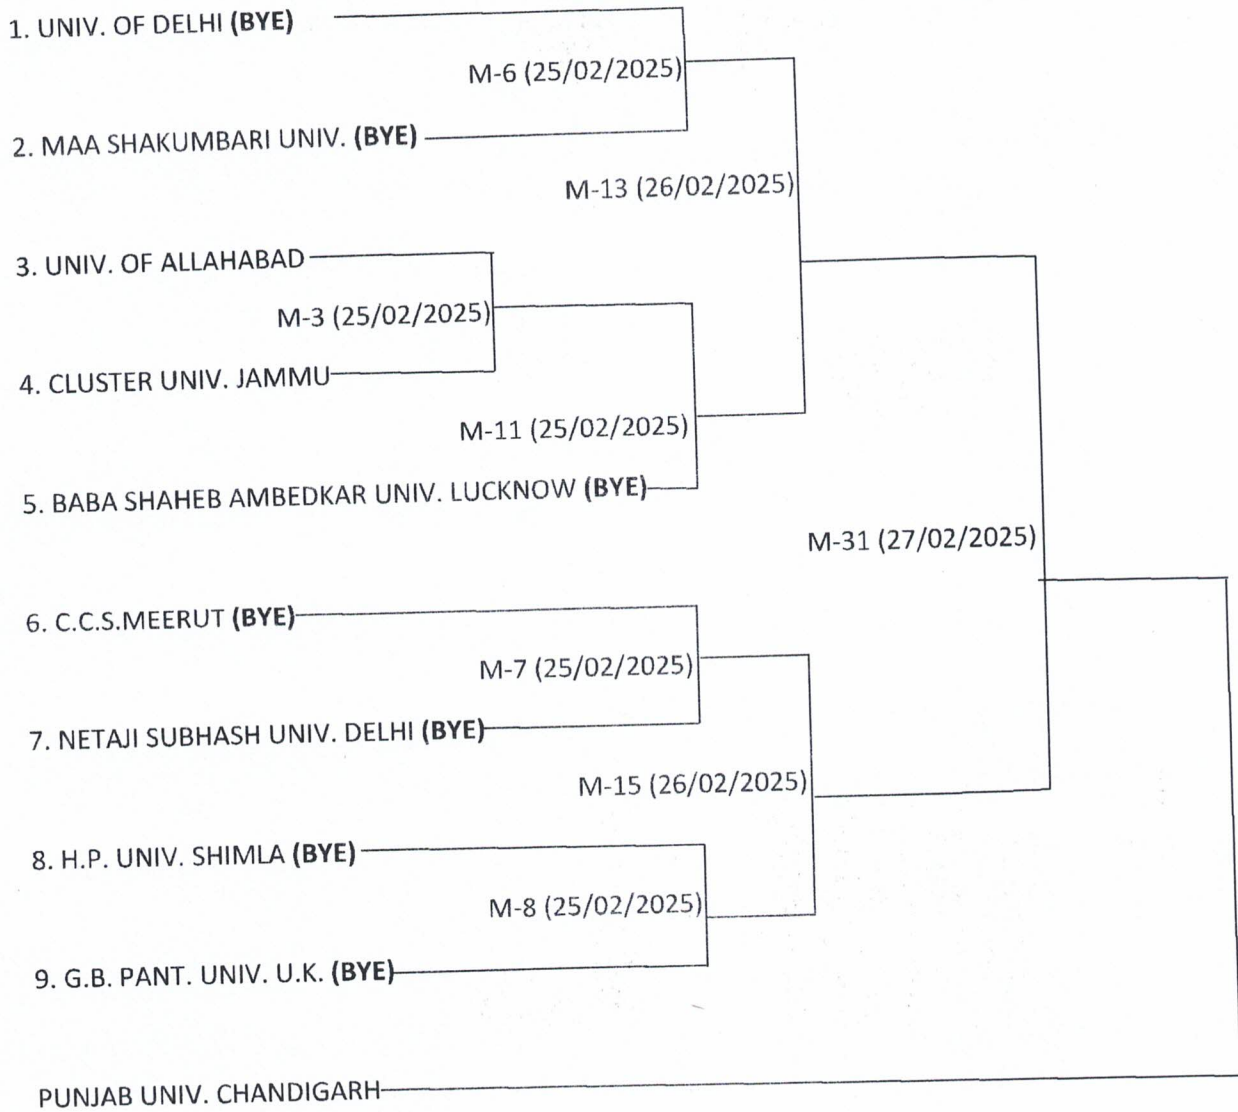

Chhatrapati Shahu Ji Maharaj University, Kanpur

Uttar Pradesh State University (Formerly Kanpur University, Kanpur)

NORTH ZONE KHO-KHO (MEN) CHAMPIONSHIP 2024-25 FIXTURE

POOL-A

Department of Physical Education And Sports
C.S.J.M. University Campus
Kanpur (U.P.)

Note: All the team should report at the venue one day prior to their schedule match.

Chhatrapati Shahu Ji Maharaj University, Kanpur

Uttar Pradesh State University (Formerly Kanpur University, Kanpur)

NORTH ZONE KHO-KHO (MEN) CHAMPIONSHIP 2024-25 FIXTURE

POOL-B

Signature

Department of Physical Education And Sports
C.S.J.M. University Campus
Kanpur (U.P.)

Note: All the team should report at the venue one day prior to their schedule match.

Chhatrapati Shahu Ji Maharaj University, Kanpur

Uttar Pradesh State University (Formerly Kanpur University, Kanpur)

NORTH ZONE KHO-KHO (MEN) CHAMPIONSHIP 2024-25 FIXTURE

POOL-C

Department of Physical Education And Sports
C.S.J.M. University Campus
Kanpur (U.P.)