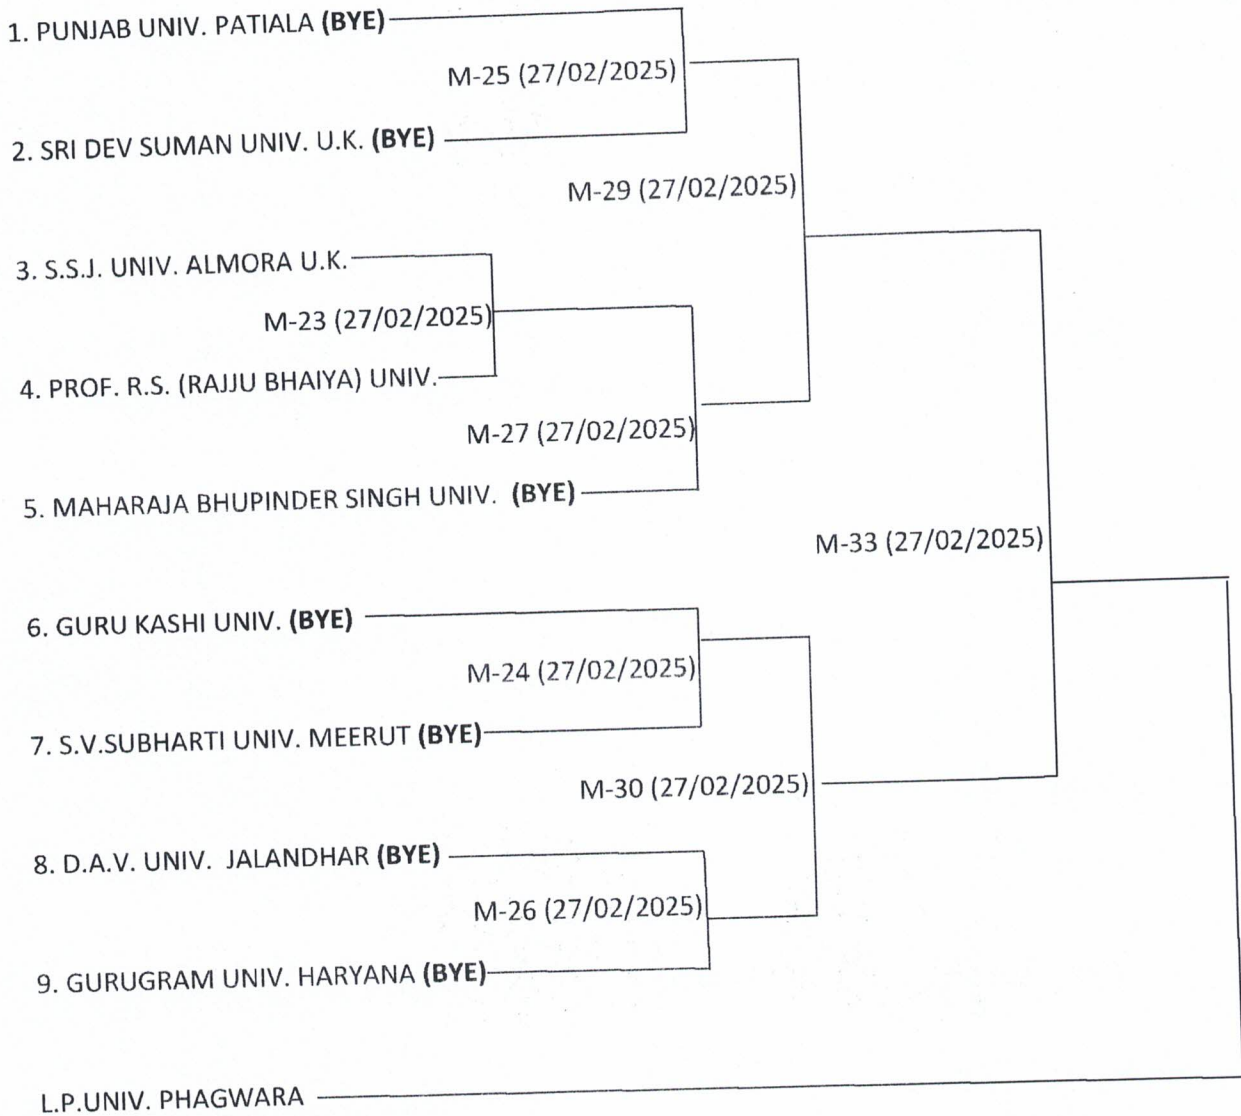

Chhatrapati Shahu Ji Maharaj University, Kanpur

Uttar Pradesh State University (Formerly Kanpur University, Kanpur)

NORTH ZONE KHO-KHO (MEN) CHAMPIONSHIP 2024-25 FIXTURE

POOL-D

[Handwritten Signature]

Department of Physical Education And Sports
C.S.J.M. University Campus
Kanpur (U.P.)

Note: All the team should report at the venue one day prior to their schedule match.