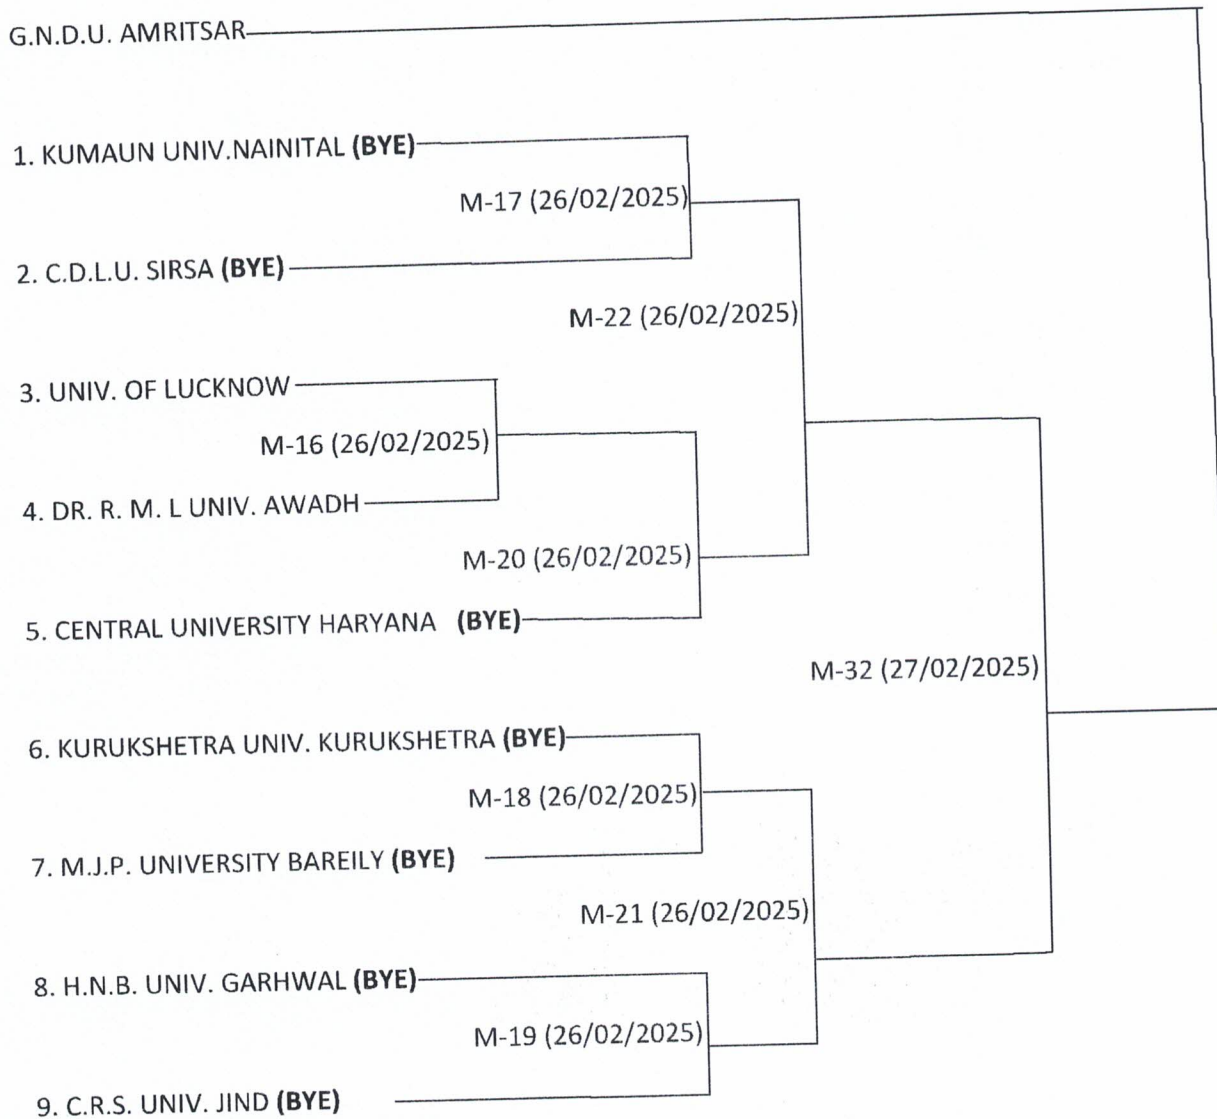

Note: All the team should report at the venue one day prior to their schedule match.

Chhatrapati Shahu Ji Maharaj University, Kanpur

Uttar Pradesh State University (Formerly Kanpur University, Kanpur)

NORTH ZONE KHO-KHO (MEN) CHAMPIONSHIP 2024-25 FIXTURE

POOL-B

Signature

Department of Physical Education And Sports
C.S.J.M. University Campus
Kanpur (U.P.)

Note: All the team should report at the venue one day prior to their schedule match.

Chhatrapati Shahu Ji Maharaj University, Kanpur

Uttar Pradesh State University (Formerly Kanpur University, Kanpur)

NORTH ZONE KHO-KHO (MEN) CHAMPIONSHIP 2024-25 FIXTURE

POOL-C

Department of Physical Education And Sports
C.S.J.M. University Campus
Kanpur (U.P.)